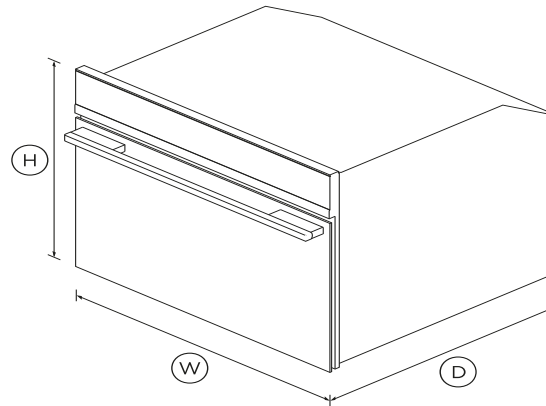

Convection Speed Oven 24"

Series 9 | Minimal

Black

The perfect addition to the kitchen, this Convection Speed Oven provides a variety of fast cooking options including True Convection and Broil.

- 1.3 cu ft total capacity
- Intuitive display with nine oven functions
- Full width grill function
- Easy clean interior

DIMENSIONS

Height	18 1/16"
Width	23 1/2"
Depth	22 1/8"

FEATURES & BENEFITS

Sized to suit

This compact 24" Convection Speed Oven can be placed almost anywhere. Companion products share the same dimensions and can be installed in multiple configurations to suit your kitchen design and preference.