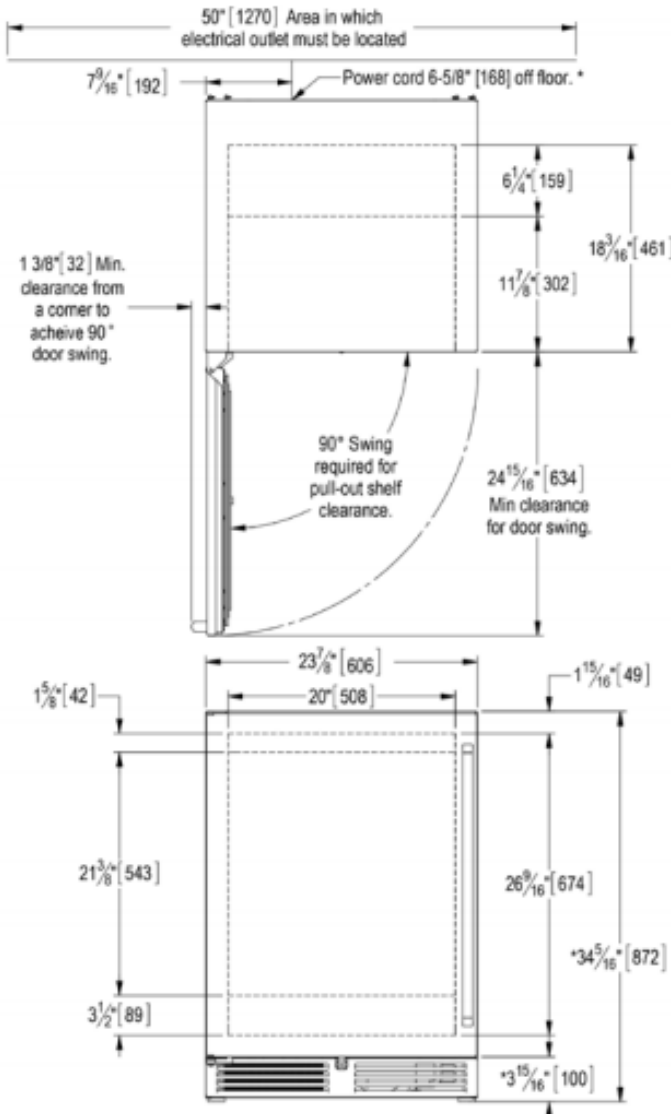

Perlick® 24" SIGNATURE SERIES
Wine Reserve

* - Leg levelers can add 3/4" [19] to these dimensions when fully extended.