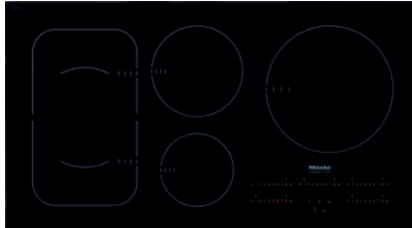

KM 6375

Induction Cooktop

with PowerFlex cooking area for maximum versatility and performance.

- Quick selection using numerical linear keybanks – Direct control plus
- Modern design – 35 7/8 (911) in (mm) wide for flush-mounted installation
- Versatile and fast – 5 cooking zones incl. 1 PowerFlex area
- Communication with the hood – automatic function Con@ctivity
- Broad performance spectrum – keep warm function and TwinBoost

KM 6375

Induction Cooktop

with PowerFlex cooking area for maximum versatility and performance.

EAN: 4002515472781 / Material number: 09775920 / Old Material Number: 26637562USA

Safety switch-off	•
<b>Cleaning convenience</b>	
Easy to clean ceramic glass	•
<b>Safety</b>	
Safety cut-out	•
Lock function	•
System lock	•
Overheating protection	•
Residual heat indicator	•
<b>Technical data</b>	
Dimensions (width) in in. (mm)	35 7/8 (911)
Dimensions (height) in in. (mm)	4 7/8 (121)
Built-in height with mains connection box in in. (mm)	5 1/8 (128)
Depth in in. (mm)	20 1/4 (512)
Internal cutout dimensions in mm (depth) with flush installation	490
Weight in lbs. (kg)	59 (27)
External cutout dimensions in mm (width) with flush installation	915
External cutout dimensions in mm (depth) with flush installation	516
Total connected load in kW	11.50
Internal cutout dimensions width in in. (mm) with flush installation	889
Power cord length in in. (m)	3 (1.2)
Voltage in V	240
Frequency in Hz	60
<b>Accessories supplied</b>	
Number of mains cables with plug	Yes