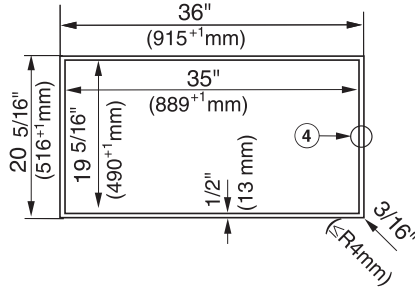

KM 6375

Induction Cooktop

with PowerFlex cooking area for maximum versatility and performance.

EAN: 4002515472781 / Material number: 09775920 / Old Material Number: 26637562USA

Safety switch-off	•
<b>Cleaning convenience</b>	
Easy to clean ceramic glass	•
<b>Safety</b>	
Safety cut-out	•
Lock function	•
System lock	•
Overheating protection	•
Residual heat indicator	•
<b>Technical data</b>	
Dimensions (width) in in. (mm)	35 7/8 (911)
Dimensions (height) in in. (mm)	4 7/8 (121)
Built-in height with mains connection box in in. (mm)	5 1/8 (128)
Depth in in. (mm)	20 1/4 (512)
Internal cutout dimensions in mm (depth) with flush installation	490
Weight in lbs. (kg)	59 (27)
External cutout dimensions in mm (width) with flush installation	915
External cutout dimensions in mm (depth) with flush installation	516
Total connected load in kW	11.50
Internal cutout dimensions width in in. (mm) with flush installation	889
Power cord length in in. (m)	3 (1.2)
Voltage in V	240
Frequency in Hz	60
<b>Accessories supplied</b>	
Number of mains cables with plug	Yes

KM 6375  
 Induction Cooktop  
 with PowerFlex cooking area for maximum versatility and performance.

KM 6375 (Installation drawing)

1) Front, 2) Casing depth, 3) Flexible metal Extension hose L = 47 1/4" (1200 mm), 4) Stepped cut-out, 5) Data plate