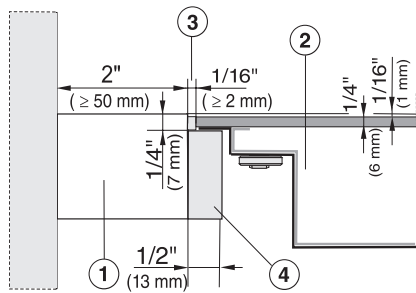

KM 6375

Induction Cooktop

with PowerFlex cooking area for maximum versatility and performance.

EAN: 4002515472781 / Material number: 09775920 / Old Material Number: 26637562USA

Safety switch-off	•
<b>Cleaning convenience</b>	
Easy to clean ceramic glass	•
<b>Safety</b>	
Safety cut-out	•
Lock function	•
System lock	•
Overheating protection	•
Residual heat indicator	•
<b>Technical data</b>	
Dimensions (width) in in. (mm)	35 7/8 (911)
Dimensions (height) in in. (mm)	4 7/8 (121)
Built-in height with mains connection box in in. (mm)	5 1/8 (128)
Depth in in. (mm)	20 1/4 (512)
Internal cutout dimensions in mm (depth) with flush installation	490
Weight in lbs. (kg)	59 (27)
External cutout dimensions in mm (width) with flush installation	915
External cutout dimensions in mm (depth) with flush installation	516
Total connected load in kW	11.50
Internal cutout dimensions width in in. (mm) with flush installation	889
Power cord length in in. (m)	3 (1.2)
Voltage in V	240
Frequency in Hz	60
<b>Accessories supplied</b>	
Number of mains cables with plug	Yes

KM 6375  
 Induction Cooktop  
 with PowerFlex cooking area for maximum versatility and performance.

KM 6375 (Installation drawing)

1) Front, 2) Casing depth, 3) Flexible metal Extension hose L = 47 1/4" (1200 mm), 4) Stepped cut-out, 5) Data plate

KM 6375 (Installation drawing)

4) Wooden frame 1/2" / 13 mm (not supplied with appliance)

KM 6375 (Installation drawing)

1) Worktop, 2) Hob, 3) Width of gap

KM 6375 (Installation drawing)

1) Worktop, 2) Cooktop, 3) Gap, 4) Wooden frame 1/2" / 13 mm (supplied loose)