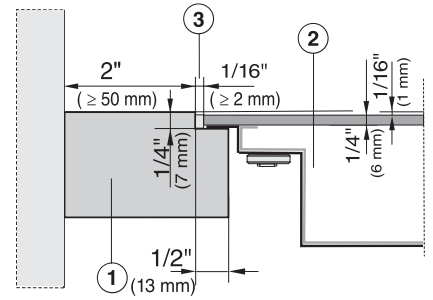

KM 6375

Induction Cooktop

with PowerFlex cooking area for maximum versatility and performance.

EAN: 4002515472781 / Material number: 09775920 / Old Material Number: 26637562USA

Safety switch-off	•
<b>Cleaning convenience</b>	
Easy to clean ceramic glass	•
<b>Safety</b>	
Safety cut-out	•
Lock function	•
System lock	•
Overheating protection	•
Residual heat indicator	•
<b>Technical data</b>	
Dimensions (width) in in. (mm)	35 7/8 (911)
Dimensions (height) in in. (mm)	4 7/8 (121)
Built-in height with mains connection box in in. (mm)	5 1/8 (128)
Depth in in. (mm)	20 1/4 (512)
Internal cutout dimensions in mm (depth) with flush installation	490
Weight in lbs. (kg)	59 (27)
External cutout dimensions in mm (width) with flush installation	915
External cutout dimensions in mm (depth) with flush installation	516
Total connected load in kW	11.50
Internal cutout dimensions width in in. (mm) with flush installation	889
Power cord length in in. (m)	3 (1.2)
Voltage in V	240
Frequency in Hz	60
<b>Accessories supplied</b>	
Number of mains cables with plug	Yes

KM 6375  
 Induction Cooktop  
 with PowerFlex cooking area for maximum versatility and performance.

KM 6375 (Installation drawing)

1) Front, 2) Casing depth, 3) Flexible metal Extension hose L = 47 1/4" (1200 mm), 4) Stepped cut-out, 5) Data plate

KM 6375 (Installation drawing)

4) Wooden frame 1/2" / 13 mm (not supplied with appliance)

KM 6375 (Installation drawing)

1) Worktop, 2) Hob, 3) Width of gap

KM 6375 (Installation drawing)

1) Worktop, 2) Cooktop, 3) Gap, 4) Wooden frame 1/2" / 13 mm (supplied loose)