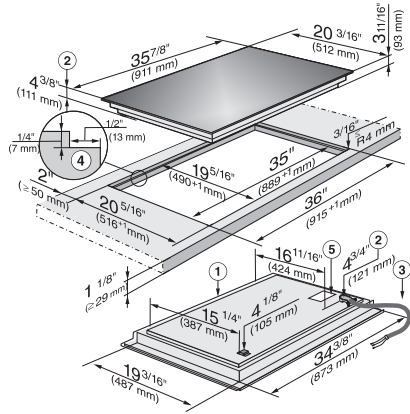

KM 6375

Induction Cooktop

with PowerFlex cooking area for maximum versatility and performance.

EAN: 4002515472781 / Material number: 09775920 / Old Material Number: 26637562USA

Safety switch-off	•
<b>Cleaning convenience</b>	
Easy to clean ceramic glass	•
<b>Safety</b>	
Safety cut-out	•
Lock function	•
System lock	•
Overheating protection	•
Residual heat indicator	•
<b>Technical data</b>	
Dimensions (width) in in. (mm)	35 7/8 (911)
Dimensions (height) in in. (mm)	4 7/8 (121)
Built-in height with mains connection box in in. (mm)	5 1/8 (128)
Depth in in. (mm)	20 1/4 (512)
Internal cutout dimensions in mm (depth) with flush installation	490
Weight in lbs. (kg)	59 (27)
External cutout dimensions in mm (width) with flush installation	915
External cutout dimensions in mm (depth) with flush installation	516
Total connected load in kW	11.50
Internal cutout dimensions width in in. (mm) with flush installation	889
Power cord length in in. (m)	3 (1.2)
Voltage in V	240
Frequency in Hz	60
<b>Accessories supplied</b>	
Number of mains cables with plug	Yes

KM 6375  
 Induction Cooktop  
 with PowerFlex cooking area for maximum versatility and performance.

KM 6375 (Installation drawing)

1) Front, 2) Casing depth, 3) Flexible metal Extension hose L = 47 1/4" (1200 mm), 4) Stepped cut-out, 5) Data plate